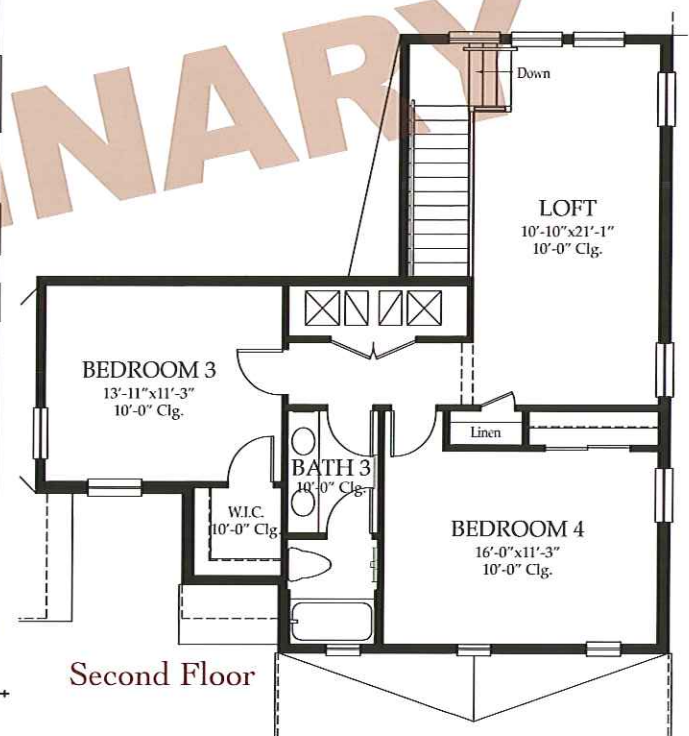

Osprey Lake

Preliminary

First Floor

LAUREL

First Floor2,441

Second Floor877

Total Living 3,318

1-Car Garage258

2-Car Garage524

Lanai164

Entry43

Total Sq. Ft. 4,307

Second Floor

HERON BAY™

A WCI Community