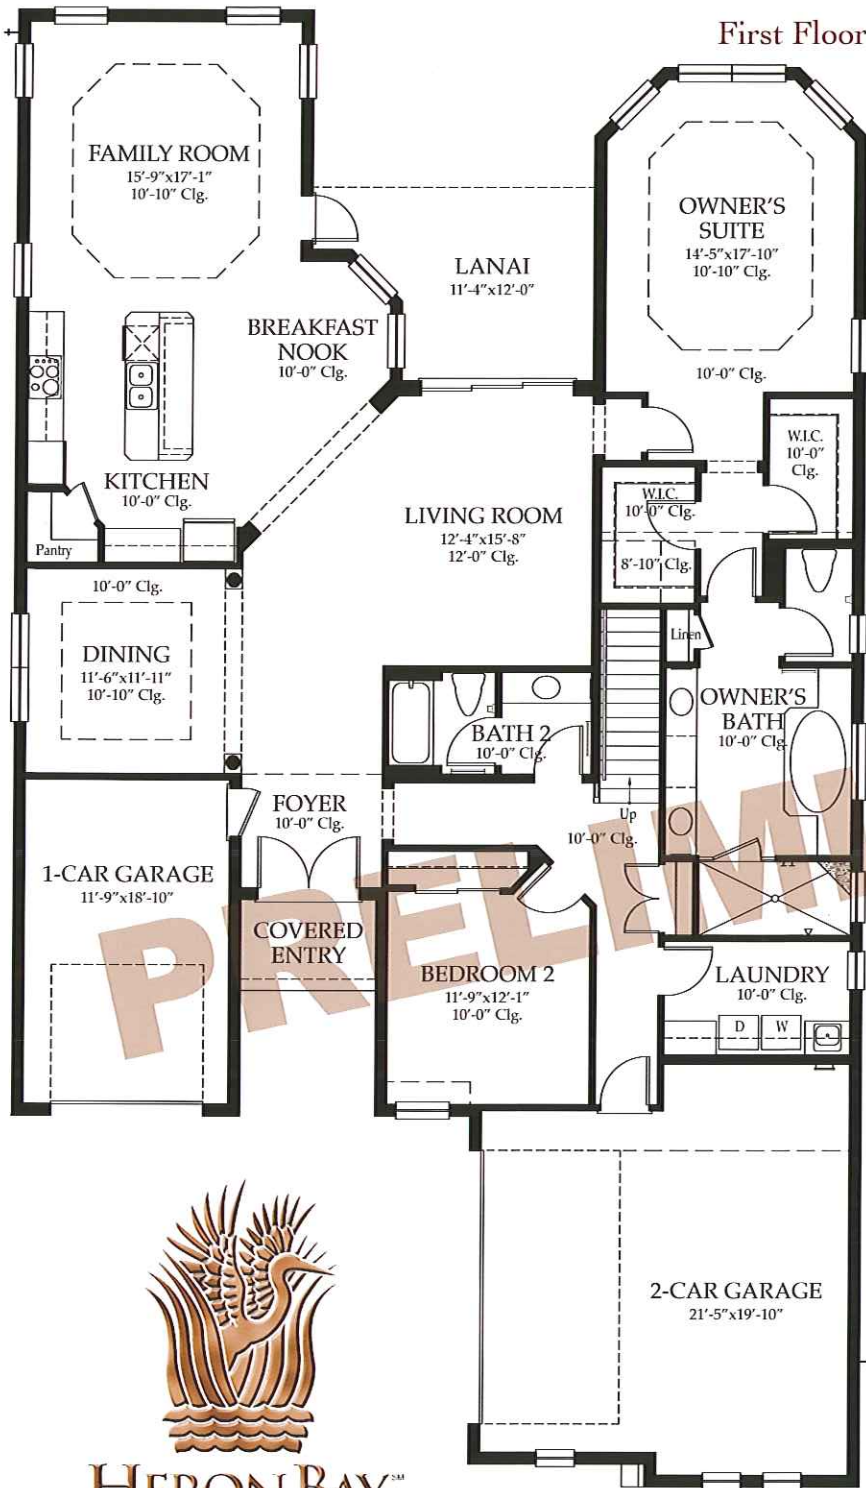

Osprey Lake

Preliminary

First Floor

LAUREL

First Floor2,441

Second Floor877

Total Living 3,318

1-Car Garage258

2-Car Garage524

Lanai164

Entry43

Total Sq. Ft. 4,307

Second Floor

HERON BAY™

A WCI Community