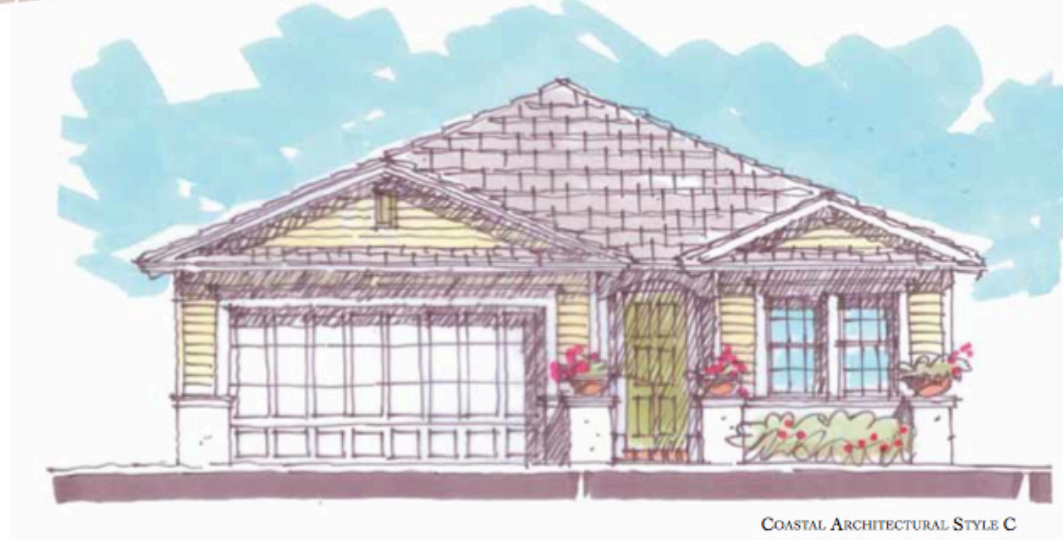

Somerset

PRELIMINARY

Somerset at Heron Bay from the \$340s

COASTAL ARCHITECTURAL STYLE C

CAMELLIA

Living Area	2,257
Front Entry	49
Garage	460
Lanai	156
Total Sq. Ft.	2,922

Call (954) 752-2105 for more information.